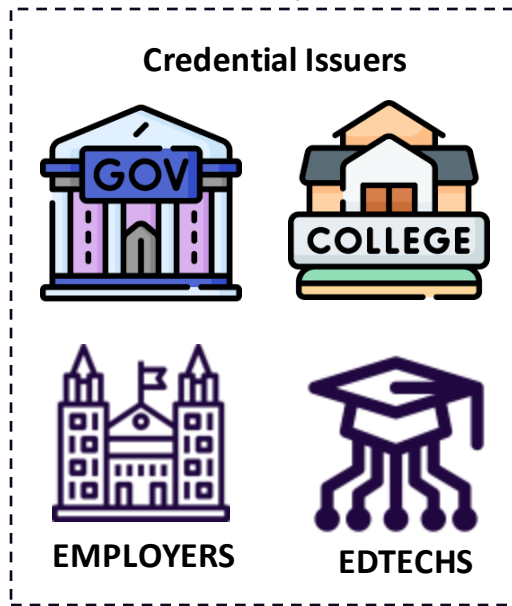

Verified Profile powered by Credentials

1

Maya is issued credentials to represent her identity, education, work experience and skill by credential issuers