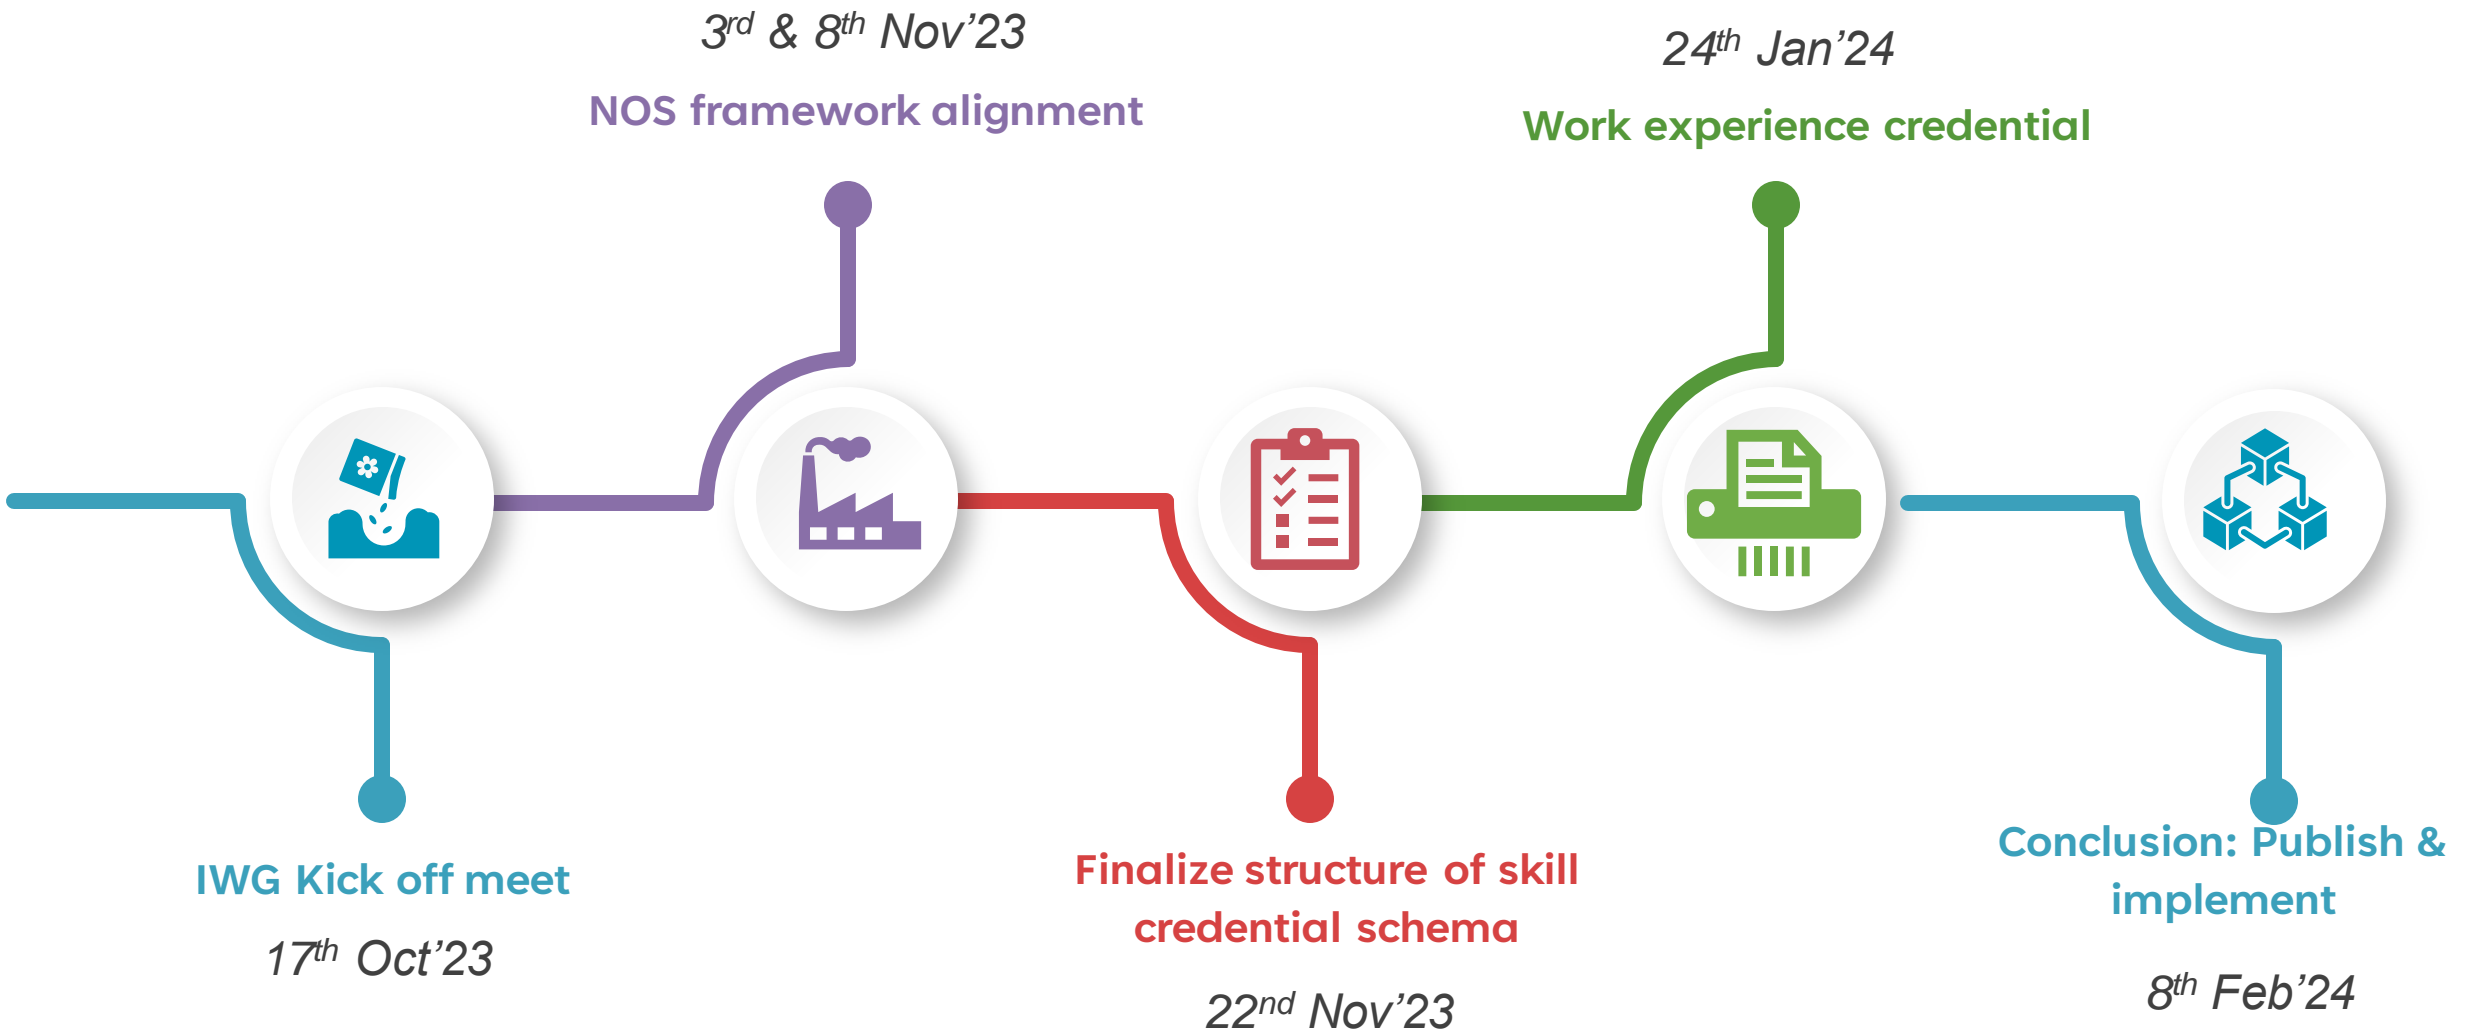

IWG Roadmap: